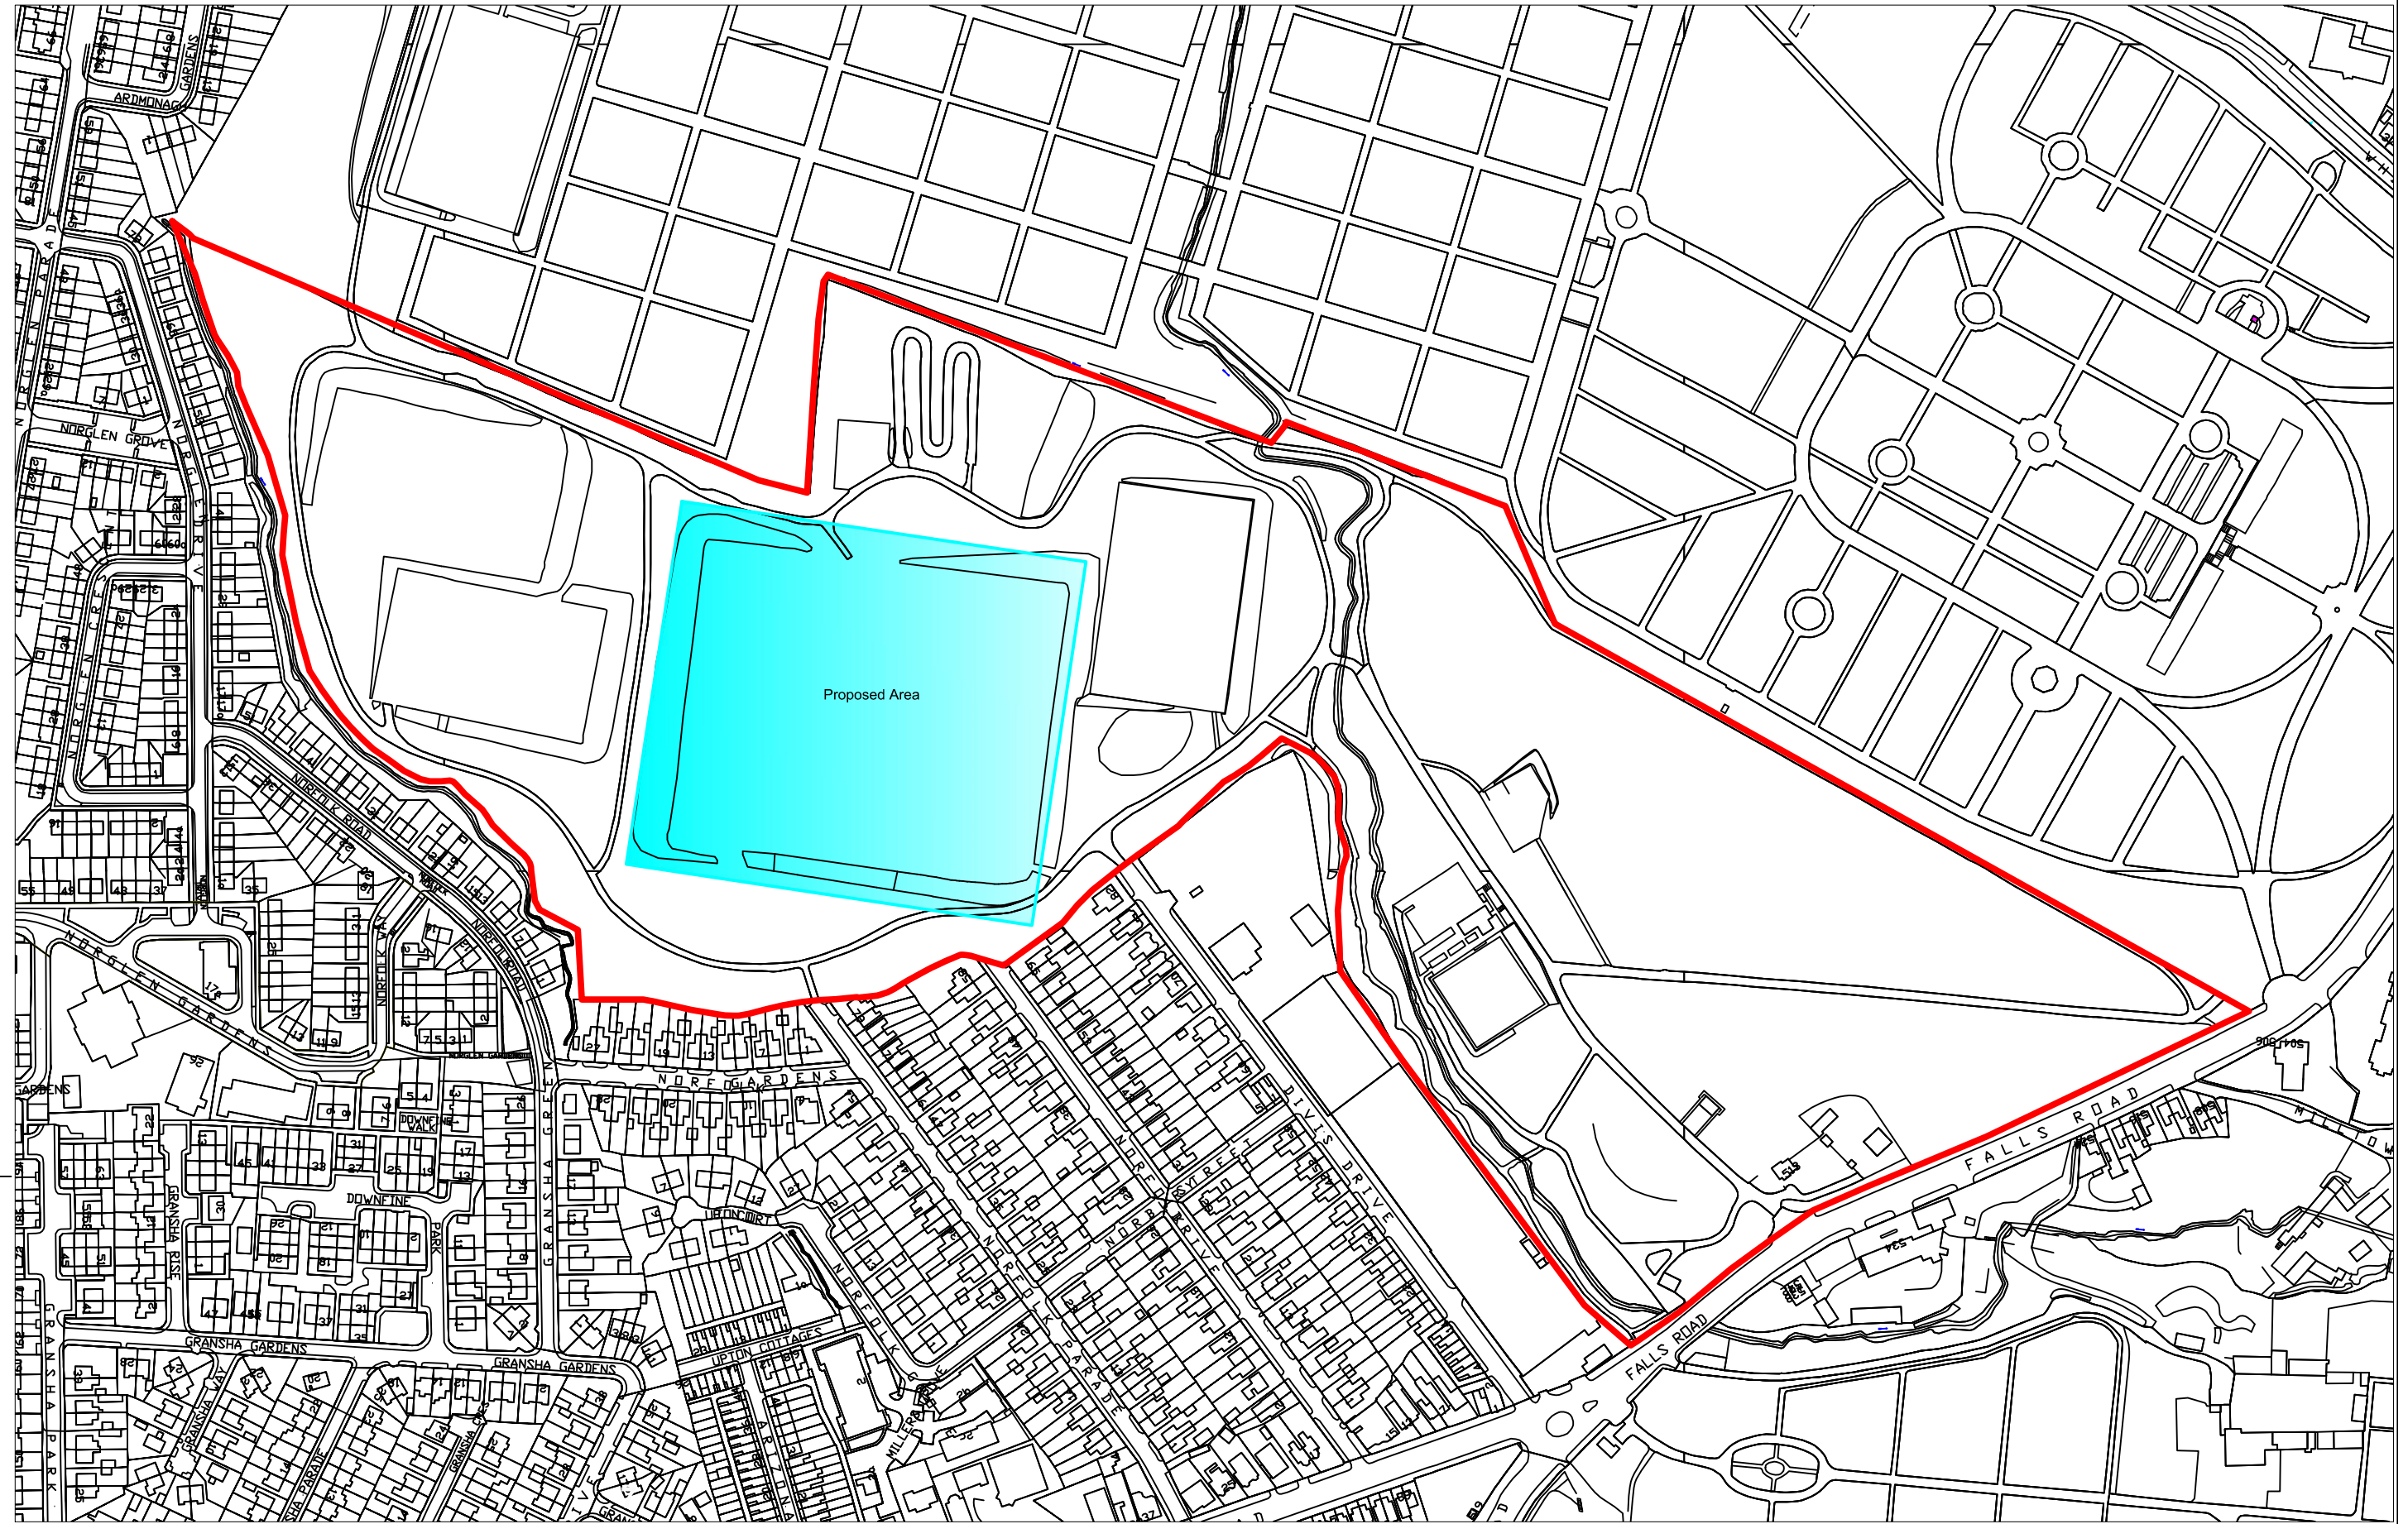

Building Control Service

DRAWN BY PWN
DATE 11-06-12

Falls Park
Falls Road

SCALE 1:3000
Ref No